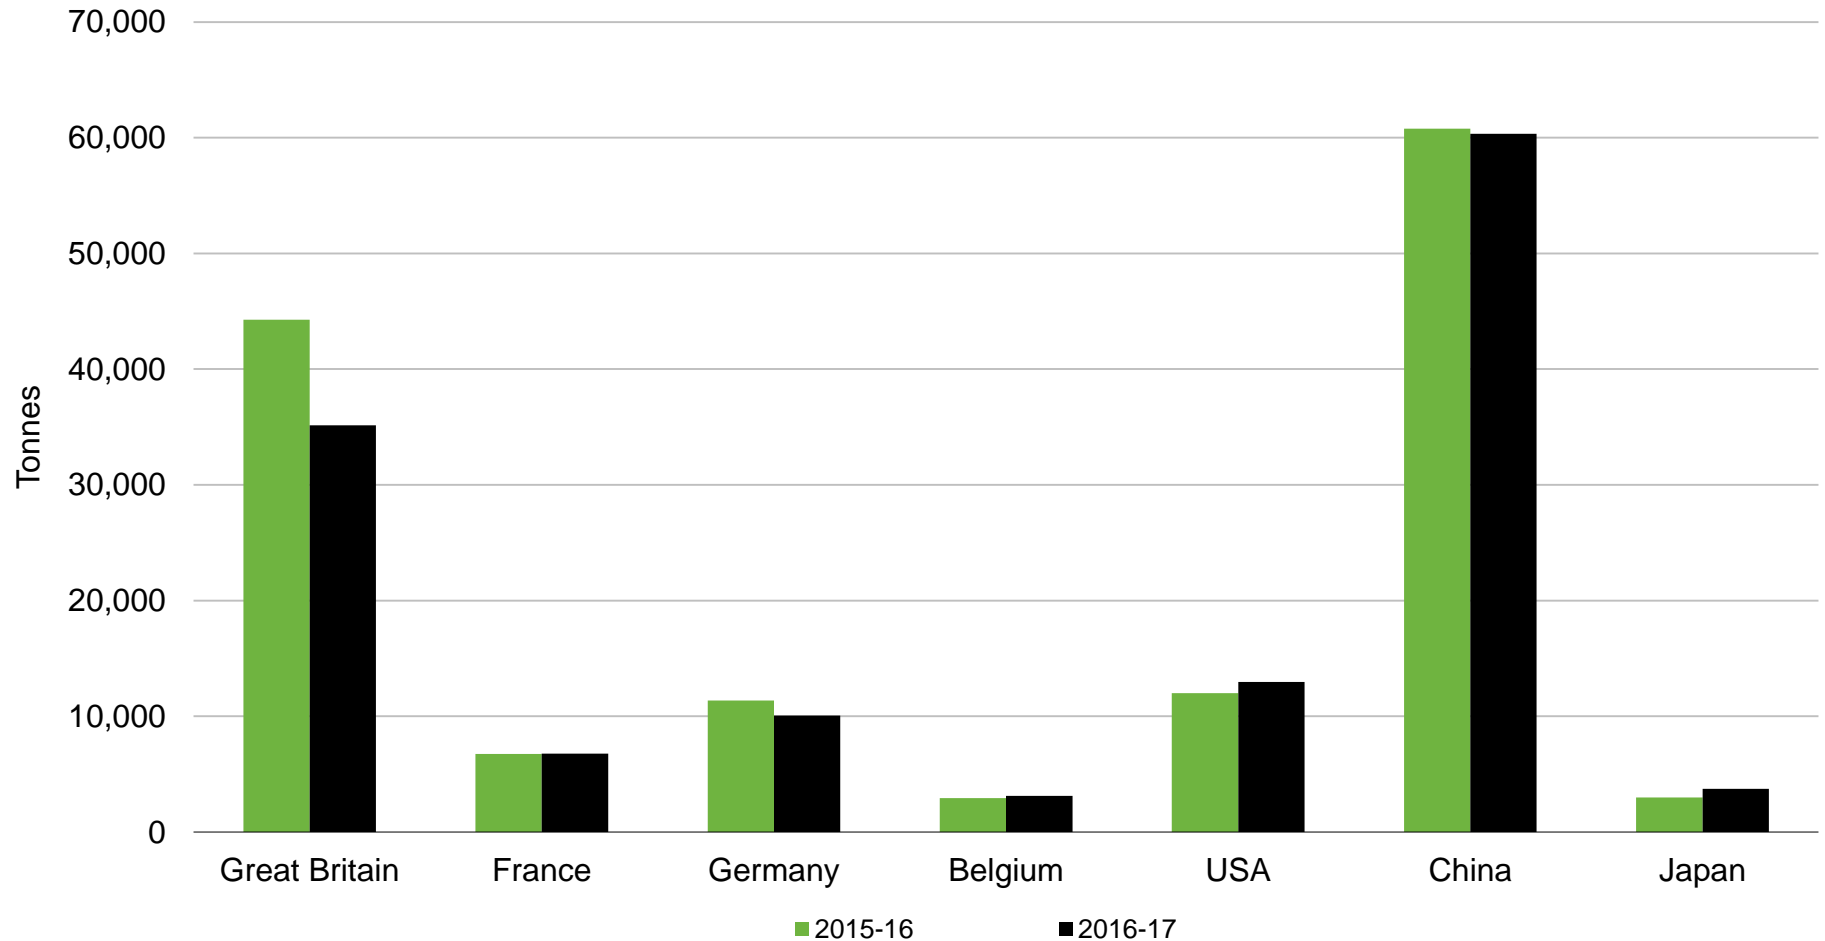

Lamb Exports by Country

New Zealand - Year Ending September (Oct to Apr)

Source: Beef + Lamb New Zealand Economic Service | New Zealand Meat Board