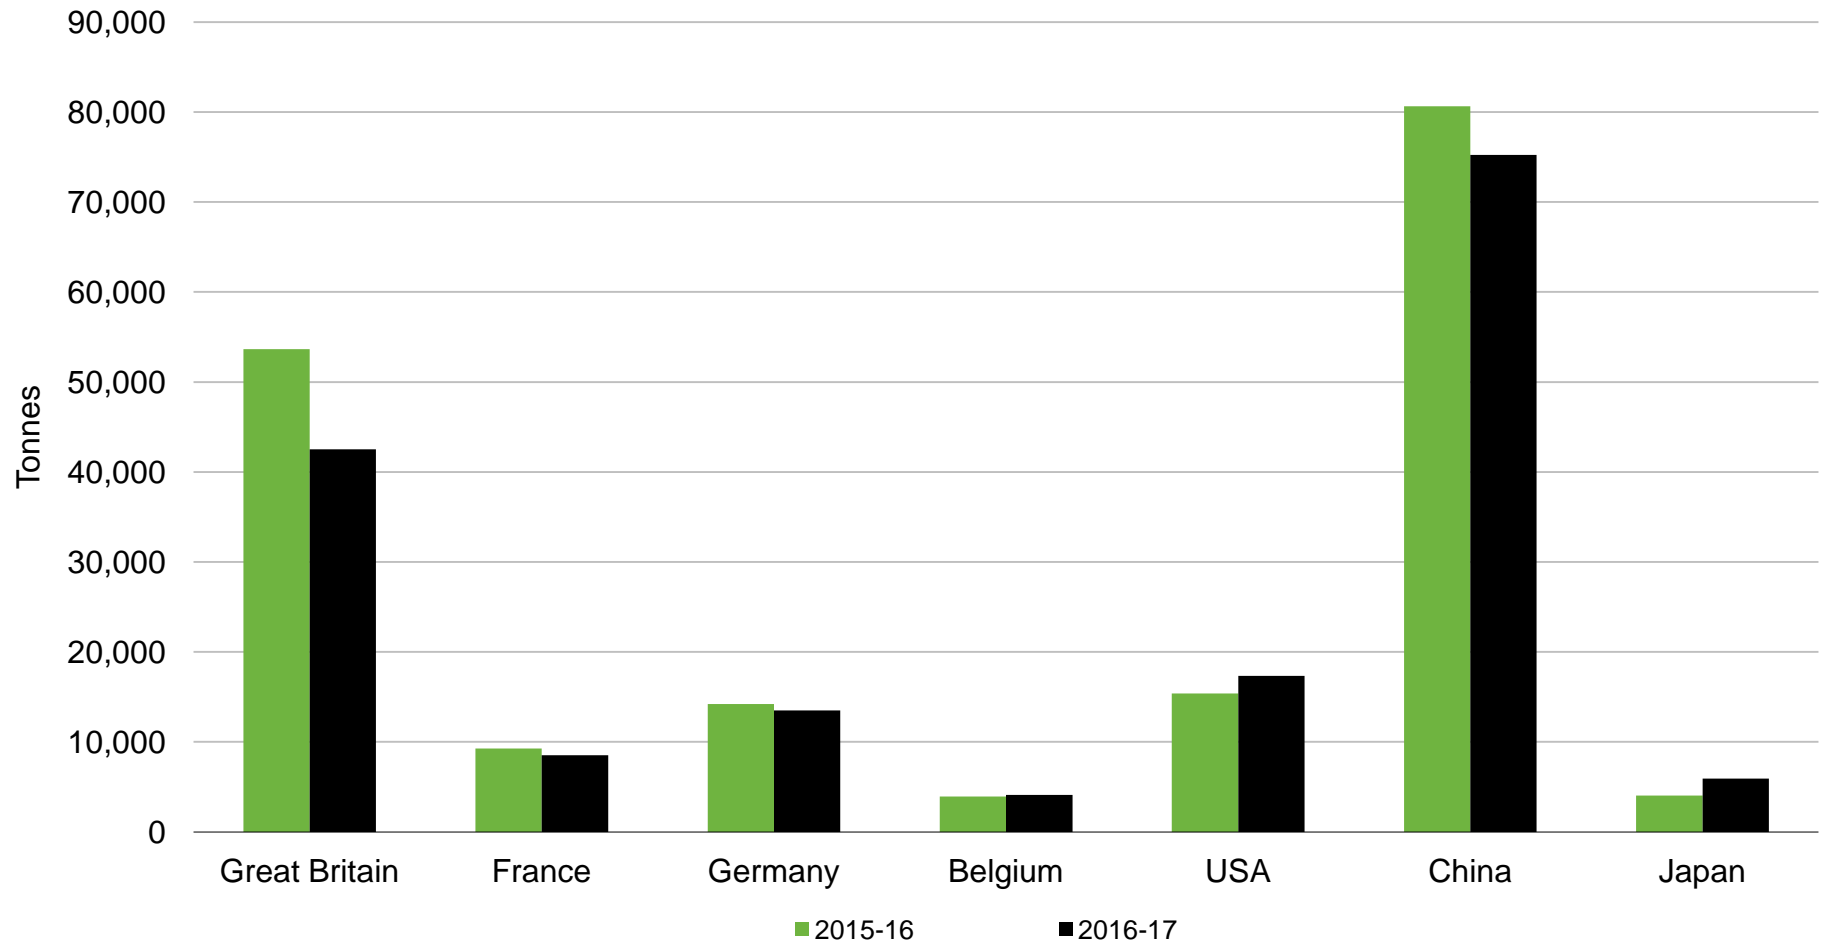

# Lamb Exports by Country

## New Zealand - Year Ending September (Oct to Jun)

Source: Beef + Lamb New Zealand Economic Service | New Zealand Meat Board